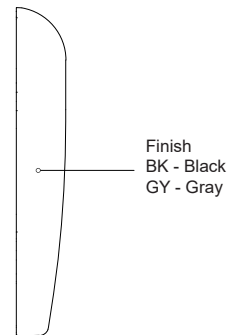

CASA EW27907

WALL

PROJECT

EW27907-GY
Gray

EW27907-BK
Black

SPECIFICATION DETAILS

Fixture Dimensions	W7" x H7" x E1-1/8"
Height from center	3-1/2"
Light Source	AC LED Module
Wattage	21W
Total Lumens	1700lm
Delivered Lumens	BK-620lm*; GY-780lm*;
Voltage	120V
Color Temperature	3000K
CRI (Ra)	90CRI
Optional Color Temps	2700K - 5000K Available, Minimum Order Quantities Apply
LED Rated Life	50,000 hours
Dimming	100% - 10%, ELV Dimmer (Not Included)
Glass Details	Clear Glass
ADA Compliant	Yes
Location	Wet, IP65
Illumination Direction	Down
Mounting Style	Wall Mount, Down Only
Material	Aluminum + Glass
Paint Finish	BK02; GY01;

* For custom options, consult factory for details.

* For warranty information, please visit www.kuzcolighting.com/warranty

DESCRIPTION

Newly re-designed Non-Climbable exterior wall-mounted fixtures. Light is directed downward from a recess, and the incline allows the glow to radiate gradually. Vanishingly thin and ideal for egress, courtesy, and grace lighting.